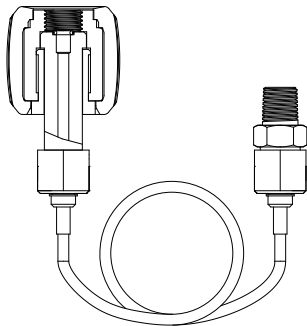

High Pressure Hose Test Kits

The Additel 100 series High Pressure Hose Test Kits are designed to extend your pressure calibrations to a convenient location to adapt from one pressure connection to another. Each test kit has 5 feet of flexible hose rated to 15,000 psi (1,000 bar) which connects a male NPT, BSP, or Metric connector to a variety of female quick connectors. Additel's specially designed quick connectors allow for hand-tight connection without the need for wrenches or Teflon tape. The Additel 100 series Hose Test Kits are a great accessory to any pressure pump or controller.

SPECIFICATIONS

- Max pressure: 15,000 psi (1,000 bar)
- Hose length: 5 ft (1.5 m)

Note: Custom lengths available by request.

ORDERING INFORMATION

- Model Number

ADT100 — HTK — NPTM4 — NPTF4Q

Pressure port type:

NPTM4-1/4NPT male
NPTM2-1/2NPT male
BSPM4-1/4BSP male
BSPM2-1/2BSP male
M20M-M20x1.5 male

Pressure port type:

NPTF2Q-1/2NPT female quick connect
NPTF3Q-3/8NPT female quick connect
NPTF4Q-1/4NPT female quick connect
NPTF8Q-1/8NPT female quick connect
BSPF2Q-1/2BSP female quick connect
BSPF3Q-3/8BSP female quick connect
BSPF4Q-1/4BSP female quick connect
BSPF8Q-1/8BSP female quick connect
M20FQ-M20x1.5 female quick connect

Don't need the entire kit? Order individual adapters with the a